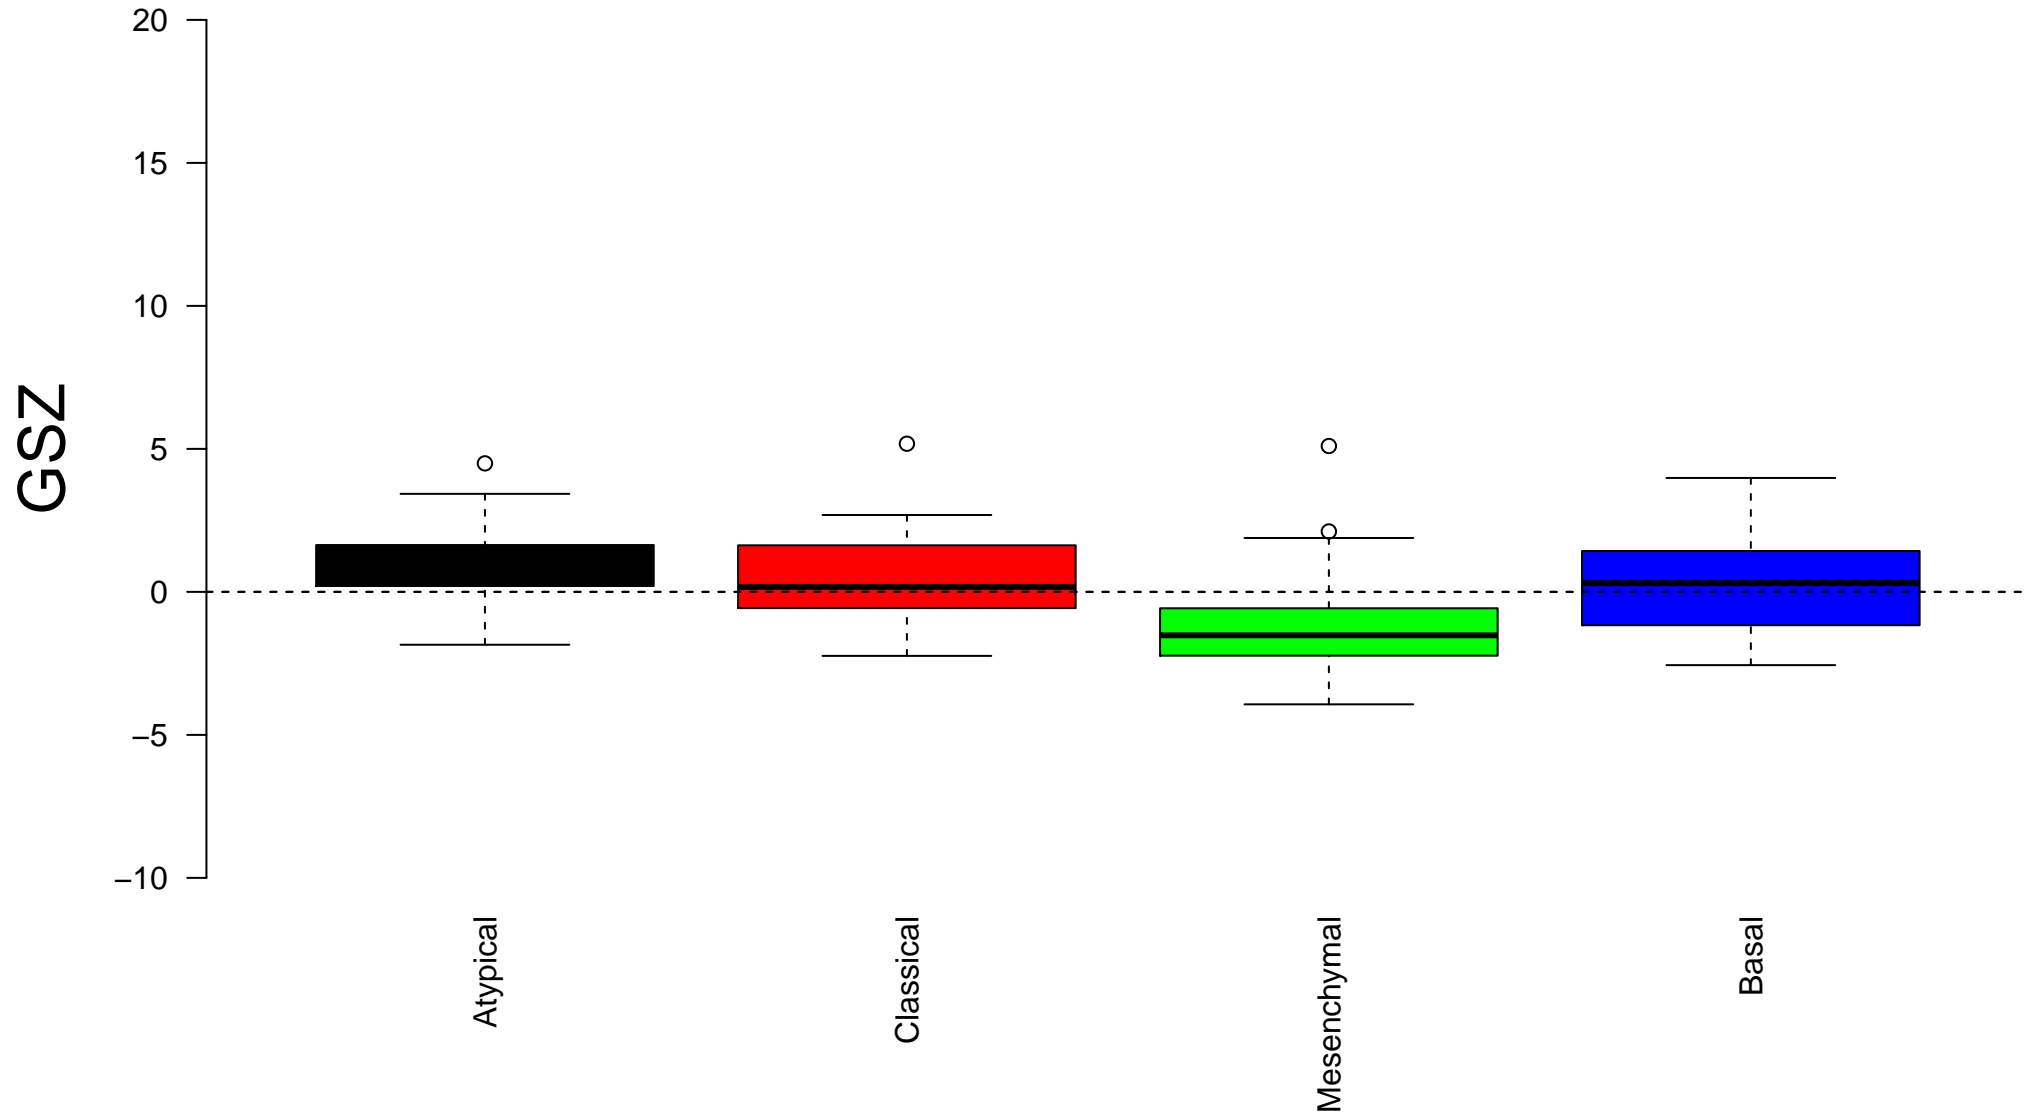

LIEN_BREAST_CARCINOMA_METAPLASTIC_VS_DUCTAL_DN

LIEN_BREAST_CARCINOMA_METAPLASTIC_VS_DUCTAL_DN

Enrichment in spots: LIEN_BREAST_CARCINOMA_METAPLASTIC_VS_DUCTAL_DN

Expression of LIEN_BREAST_CARCINOMA_METAPLASTIC_VS_DUCTAL_DN in Spot A

Expression of LIEN_BREAST_CARCINOMA_METAPLASTIC_VS_DUCTAL_DN in Spot B

Expression of LIEN_BREAST_CARCINOMA_METAPLASTIC_VS_DUCTAL_DN in Spot C

Expression of LIEN_BREAST_CARCINOMA_METAPLASTIC_VS_DUCTAL_DN in Spot D

Expression of LIEN_BREAST_CARCINOMA_METAPLASTIC_VS_DUCTAL_DN in Spot E

Expression of LIEN_BREAST_CARCINOMA_METAPLASTIC_VS_DUCTAL_DN in Spot F

Expression of LIEN_BREAST_CARCINOMA_METAPLASTIC_VS_DUCTAL_DN in Spot G